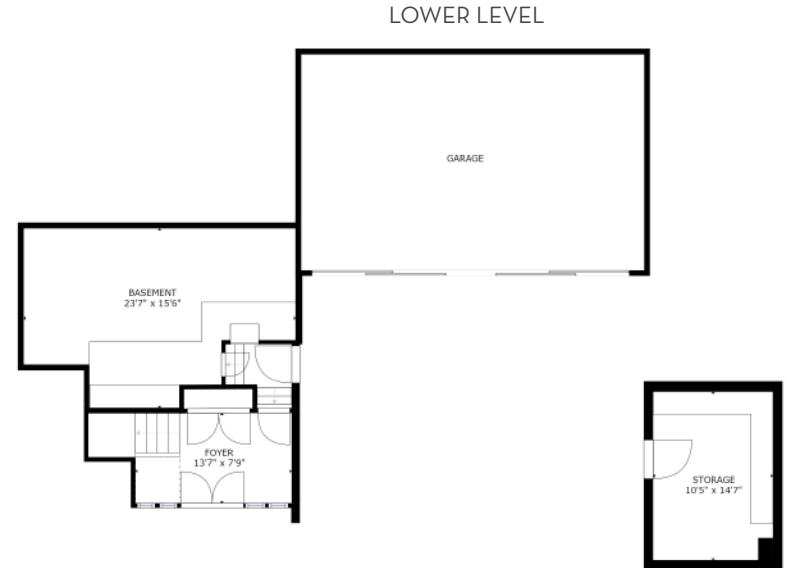

2830 GLENOAKS CANYON DRIVE | GLENDALE 91206

MORE INFO & PHOTOS AT 2830Glenoaks.com

Estates
DIVISION

Randy Abrams
626.222.3954
randya@podley.com
randyabrams.com
#01270584

Adam Bray-Ali
213.399.1940
adamb@podley.com
propertybyadam.com
#01859026