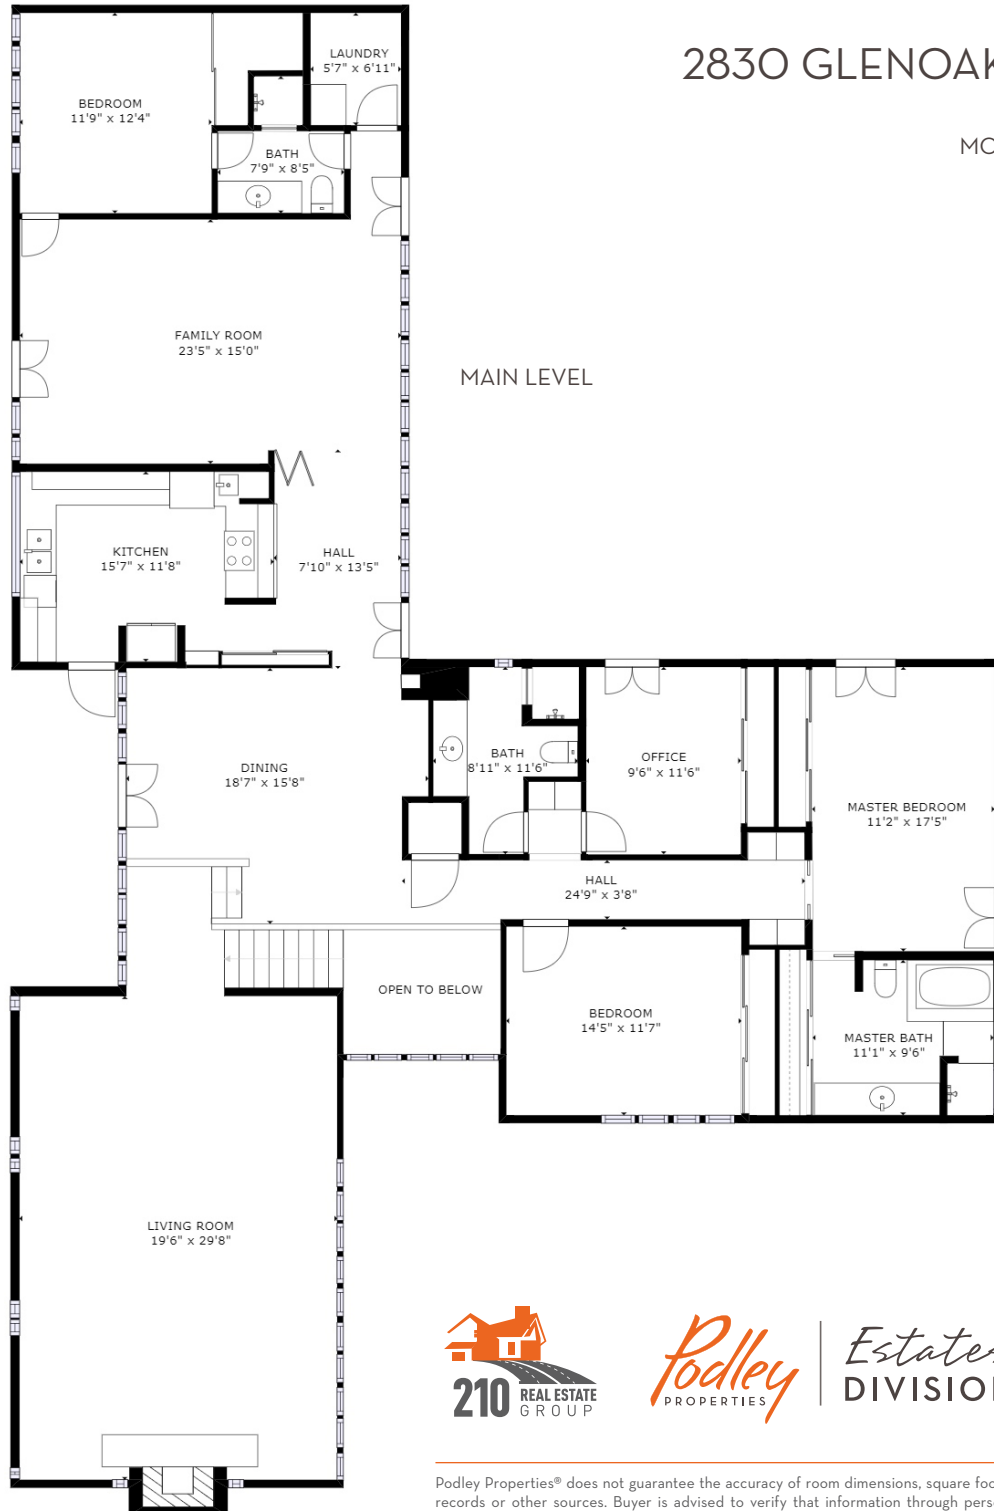

2830 GLENOAKS CANYON DRIVE | GLENDALE 91206

MORE INFO & PHOTOS AT 2830Glenoaks.com

Estates
DIVISION

Randy Abrams
626.222.3954
randya@podley.com
randyabrams.com
#01270584

Adam Bray-Ali
213.399.1940
adamb@podley.com
propertybyadam.com
#01859026